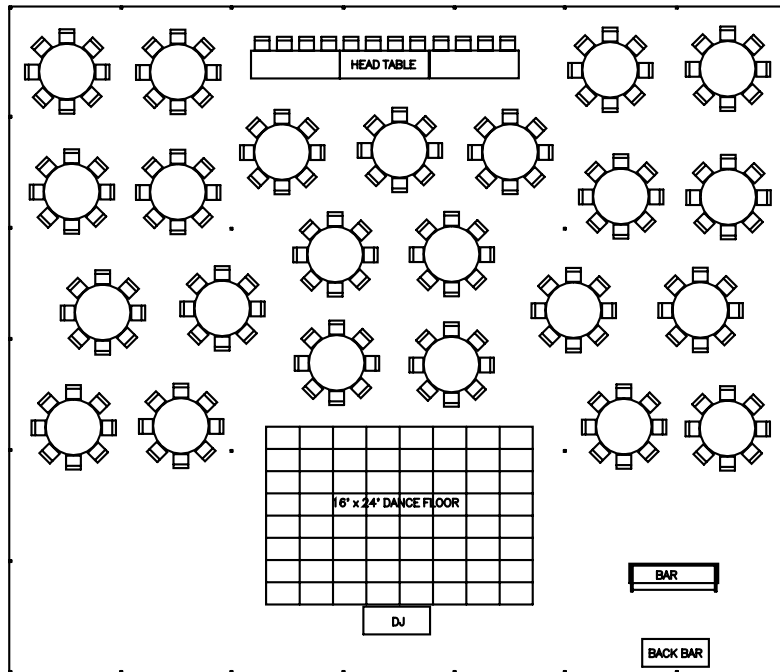

SAMPLE 60'x70' POLE TENT

192 SEATS

0 10 20 30
Feet