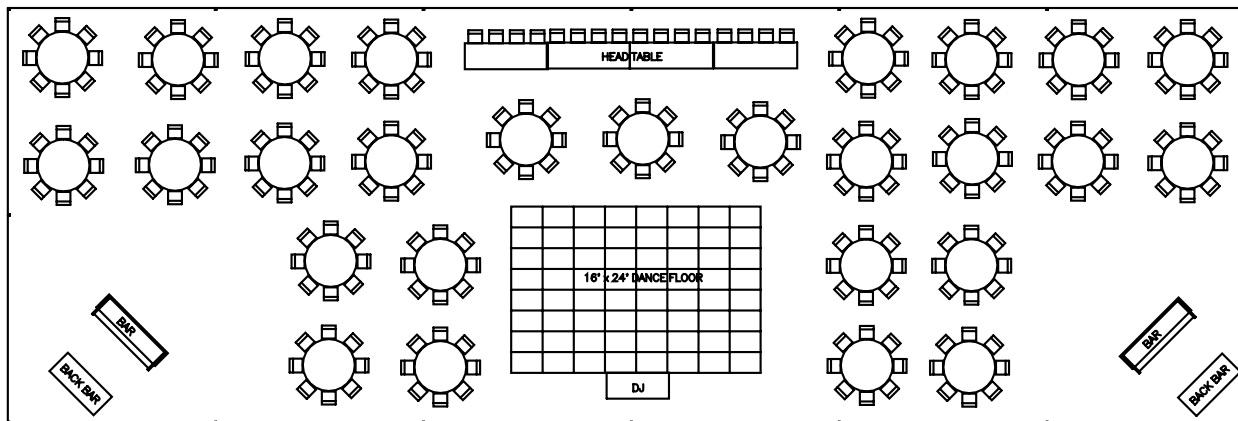

# SAMPLE 40'x120' FRAME TENT

232 SEATS

Feet