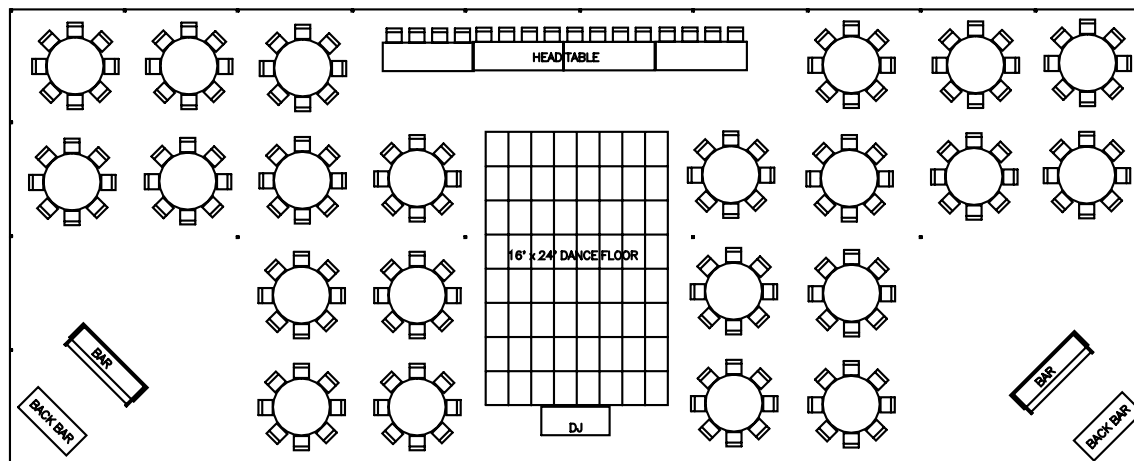

SAMPLE 40'x100' POLE TENT

192 SEATS

0 10 20 30
Feet