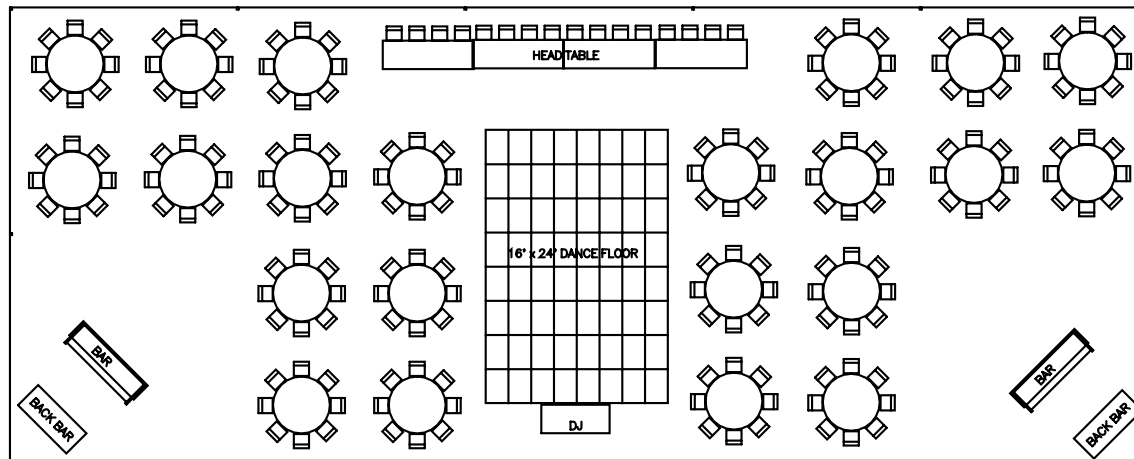

SAMPLE 40'x100' FRAME TENT

192 SEATS

0 10 20 30
Feet